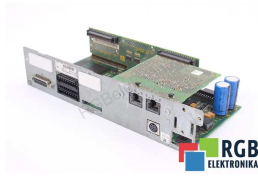

Repair CSB01.1C-S3-ENS-NNN-NN-S-NN-FW BOSCH REXROTH

We will repair every BOSCH REXROTH device. If you cannot find the device that interests you, please contact us. We collect the devices **free of charge** via a courier or in person, thanks to which we are able to carry out the repair within several hours. We will diagnose your equipment **for free**, and if you do not decide on our service, you will not incur any costs. We offer **24 months warranty** for all completed repairs. We are available 24/7, also at weekends and on holidays. **Call us 24/7: +48 71 750 09 77** and receive immediate help.

SPECIFICATIONS

MANUFACTURER	BOSCH REXROTH
MODEL	CSB01.1C-S3-ENS-NNN-NN-S-NN-FW
CATEGORY	Servoamplifiers and inverters
WEIGHT	1.0 kg

WRITE TO US
info24@rgbrepairs.com

24/7 SUPPORT
[+48 71 750 977](tel:+48717500977)